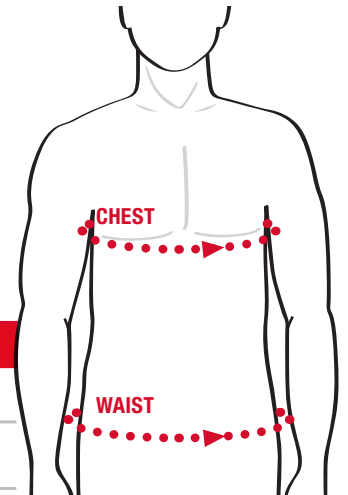

HEATED GEAR & WORKWEAR SIZING CHARTS

MEN'S - REGULAR FIT

Comfortable with room to move.

For best fit, measure body at specified points and match measurement to appropriate size range.

SIZE	S	M	L	XL	XXL
CHEST (cm)	96.5-101.6	101.6-106.7	106.7-111.8	111.8-116.8	116.8-121.9
WAIST (cm)	76.2-81.3	81.3-86.4	86.4-91.4	91.4-96.5	96.5-101.6

WOMEN'S - SLIM FIT

Contours to body shape.

For best fit, measure body at specified points and match measurement to appropriate size range.

SIZE	S	M	L	XL	XXL
CHEST (cm)	83.8-88.9	88.9-94	94-99.1	99.1-104.1	104.1-109.2
WAIST (cm)	71.1-76.2	76.2-81.3	81.3-86.4	86.4-91.4	91.4-96.5
HIPS (cm)	86.4-91.4	91.4-96.5	96.5-101.6	101.6-106.7	106.7-111.8